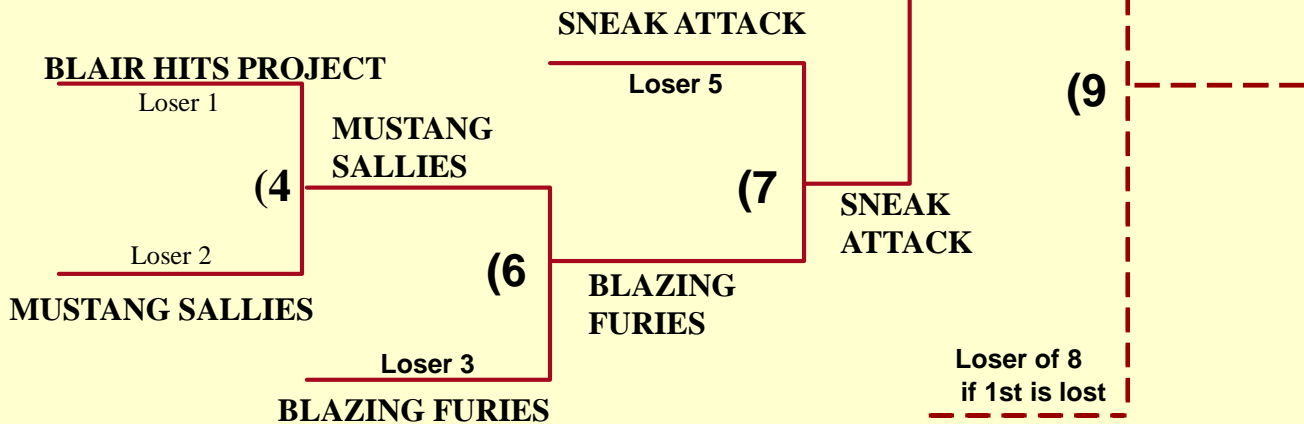

WOMEN LOWER DIVISION

GET ALONG GANG CHAMPIONS

Bracket 5 Winner's Bracket

Loser's Bracket

Best 2 out of 3
Games 1 & 2 played to 21, win by 2, cap at 25
Game 3 (if needed) played to 15, win by 2, no cap