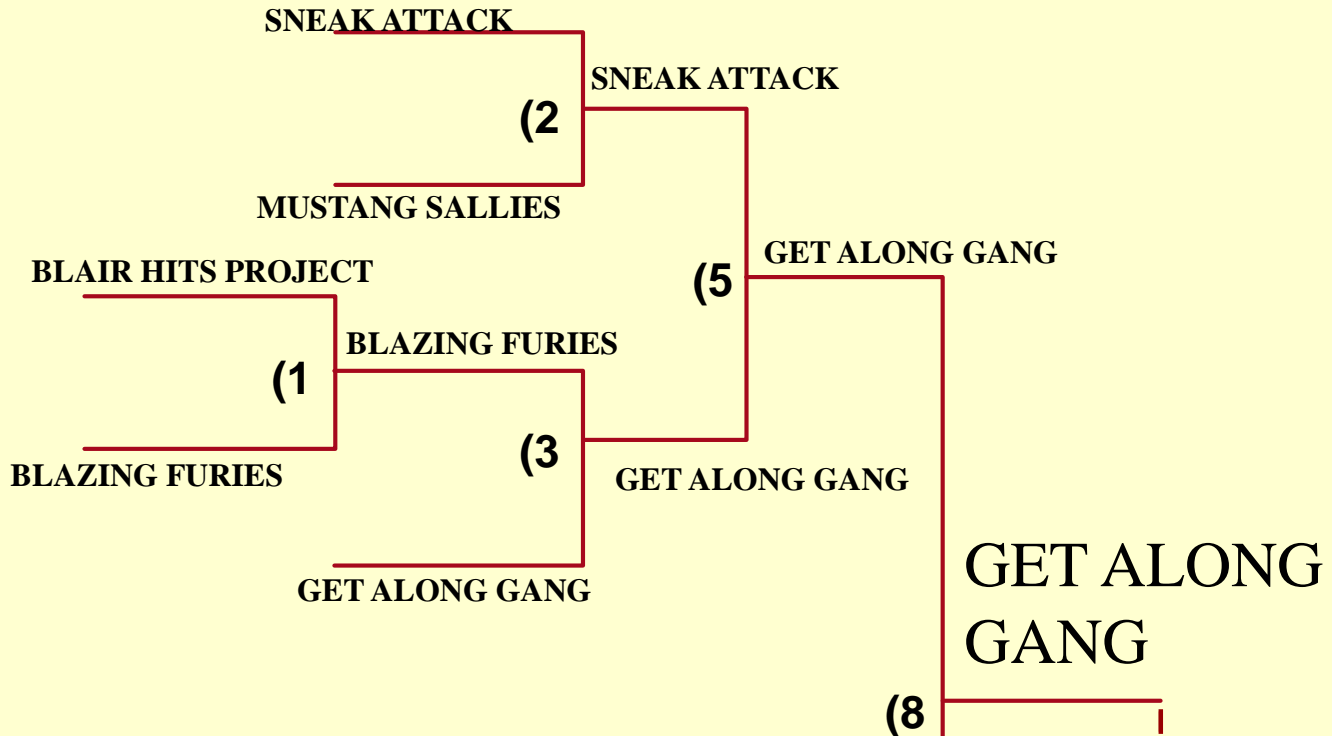

WOMEN LOWER DIVISION

GET ALONG GANG CHAMPIONS

Bracket 5 Winner's Bracket

Loser's Bracket

Best 2 out of 3
Games 1 & 2 played to 21, win by 2, cap at 25
Game 3 (if needed) played to 15, win by 2, no cap