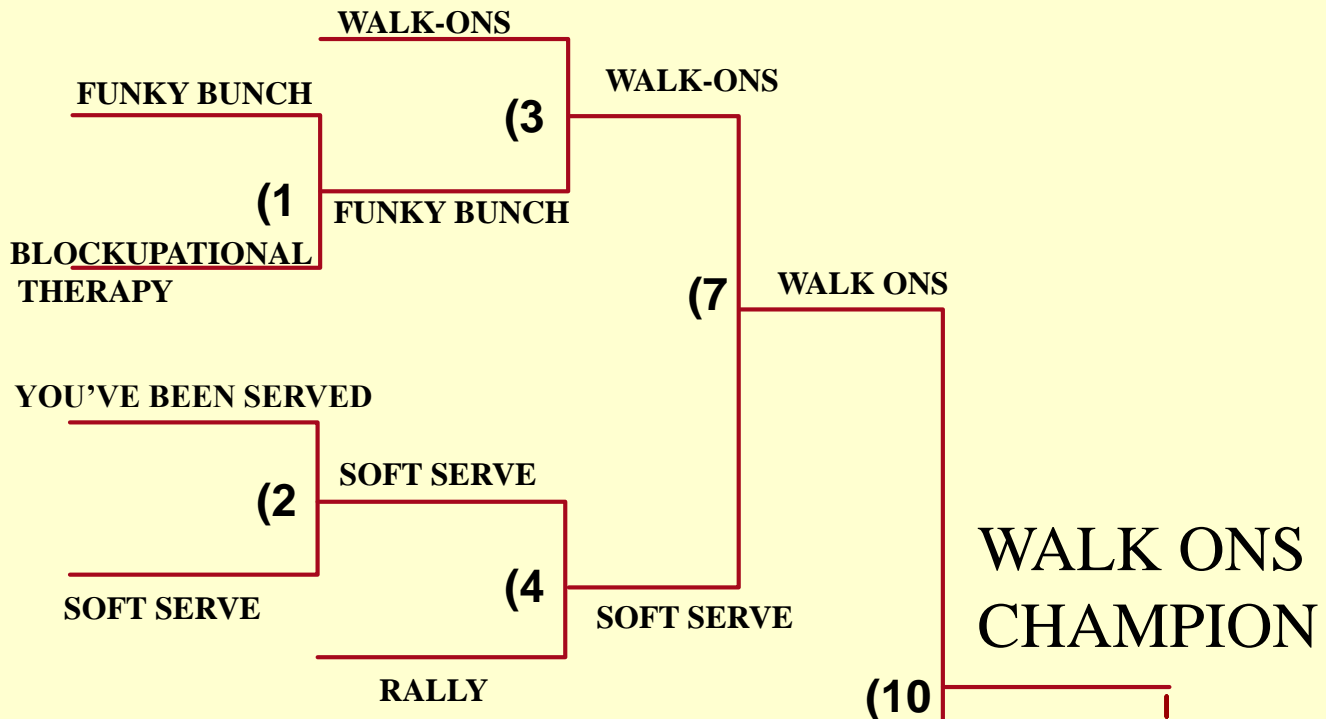

MIXED UPPER DIVISION

WALK ONS CHAMPION

Bracket 6 Winner's Bracket

Loser's Bracket

Best 2 out of 3
 Games 1 & 2 played to 21, win by 2, cap at 25
 Game 3 (if needed) played to 15, win by 2, no cap