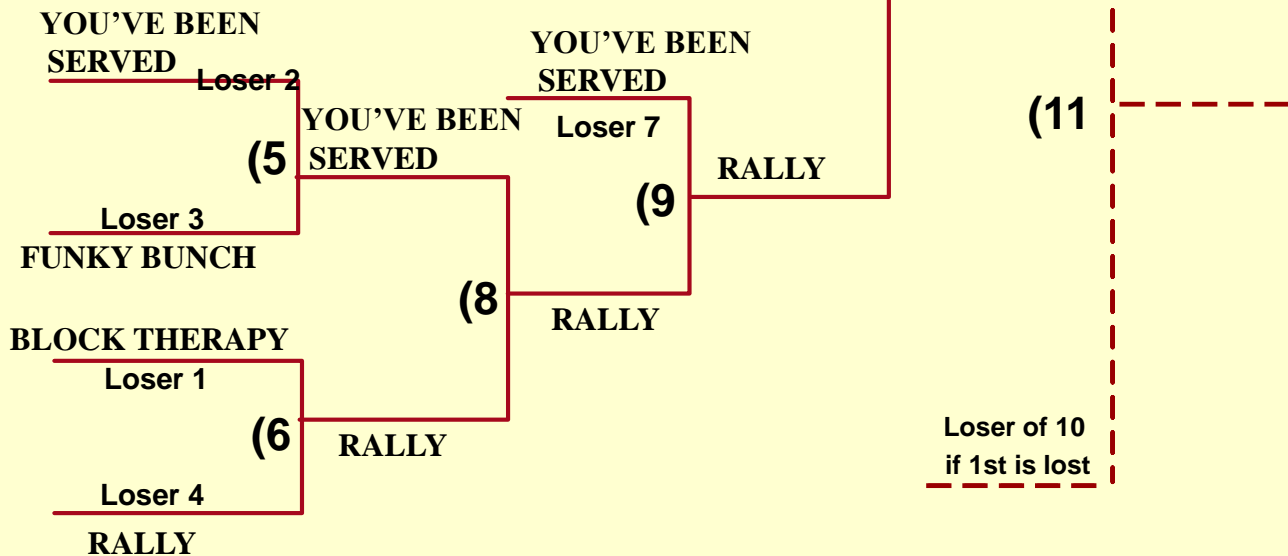

MIXED UPPER DIVISION

WALK ONS CHAMPION

Bracket 6 Winner's Bracket

Loser's Bracket

Best 2 out of 3
 Games 1 & 2 played to 21, win by 2, cap at 25
 Game 3 (if needed) played to 15, win by 2, no cap